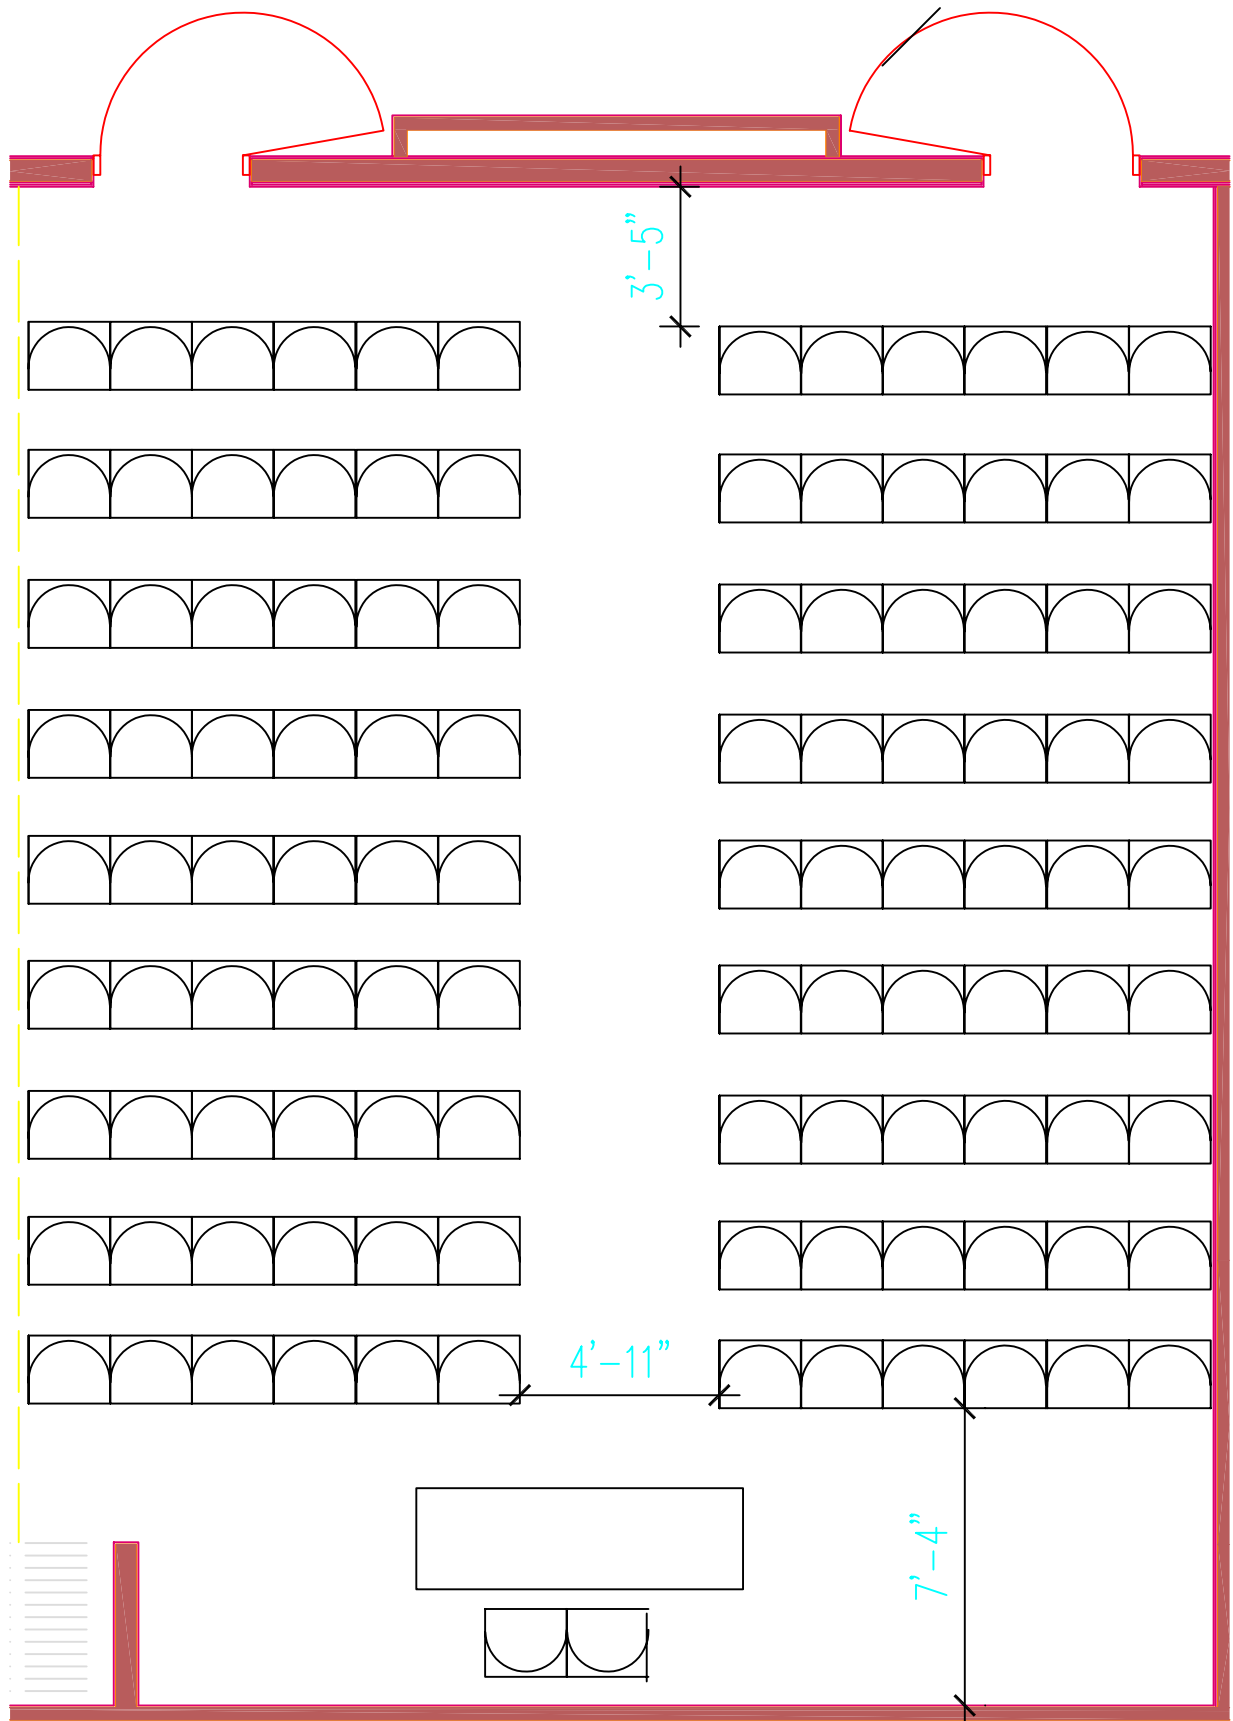

DEVOS PLACE RIVER OVERLOOK E 2 CLASS RM CAPACITY: 72

DEVOS PLACE

RIVER OVERLOOK E

THEATER CAPACITY: 108

DEVOS PLACE

RIVER OVERLOOK E

BANQUET CAPACITY: 60

**DEVOS PLACE
RIVER OVERLOOK E
EMPTY
RECEPTION CAPACITY: 128**