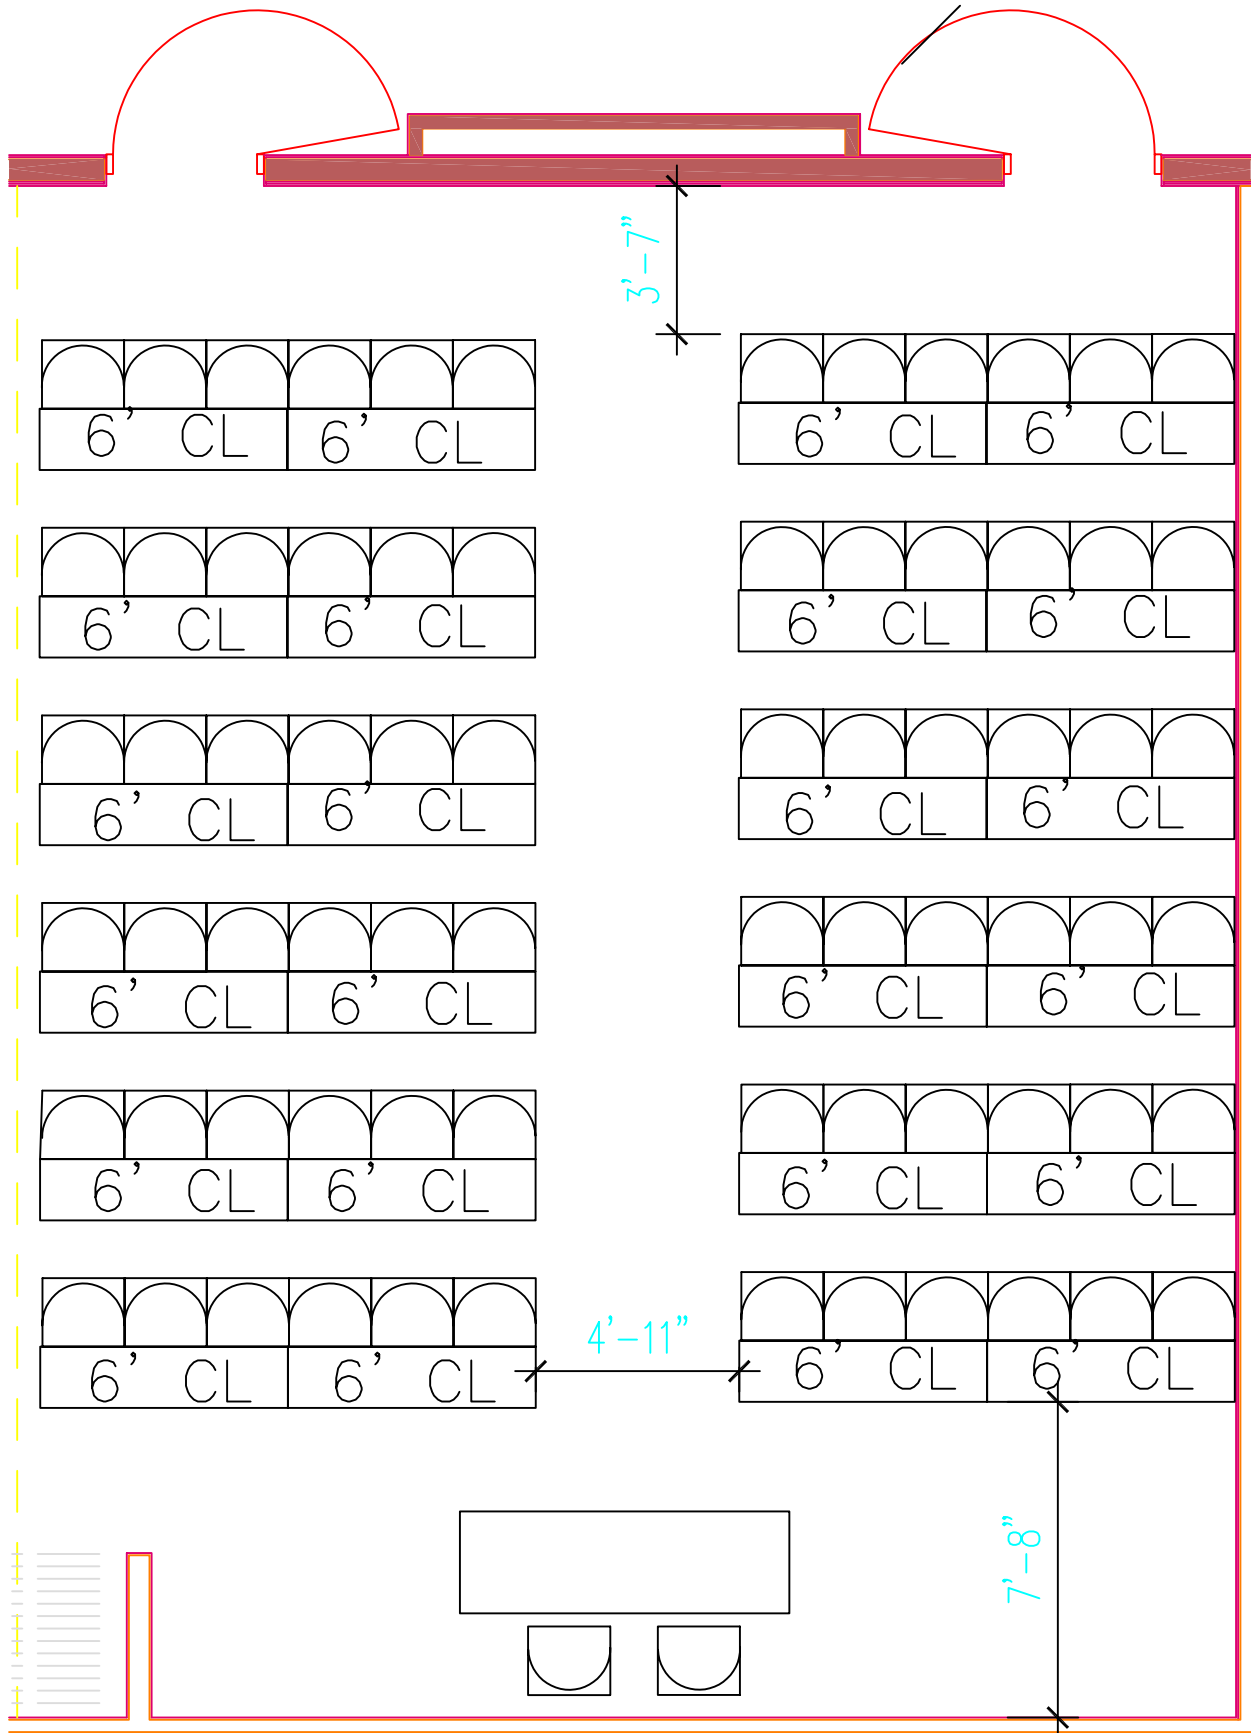

DEVOS PLACE RIVER OVERLOOK E 2 CLASS RM CAPACITY: 72

DEVOS PLACE

RIVER OVERLOOK E

THEATER CAPACITY: 108

DEVOS PLACE

RIVER OVERLOOK E

BANQUET CAPACITY: 60

**DEVOS PLACE
RIVER OVERLOOK E
EMPTY
RECEPTION CAPACITY: 128**