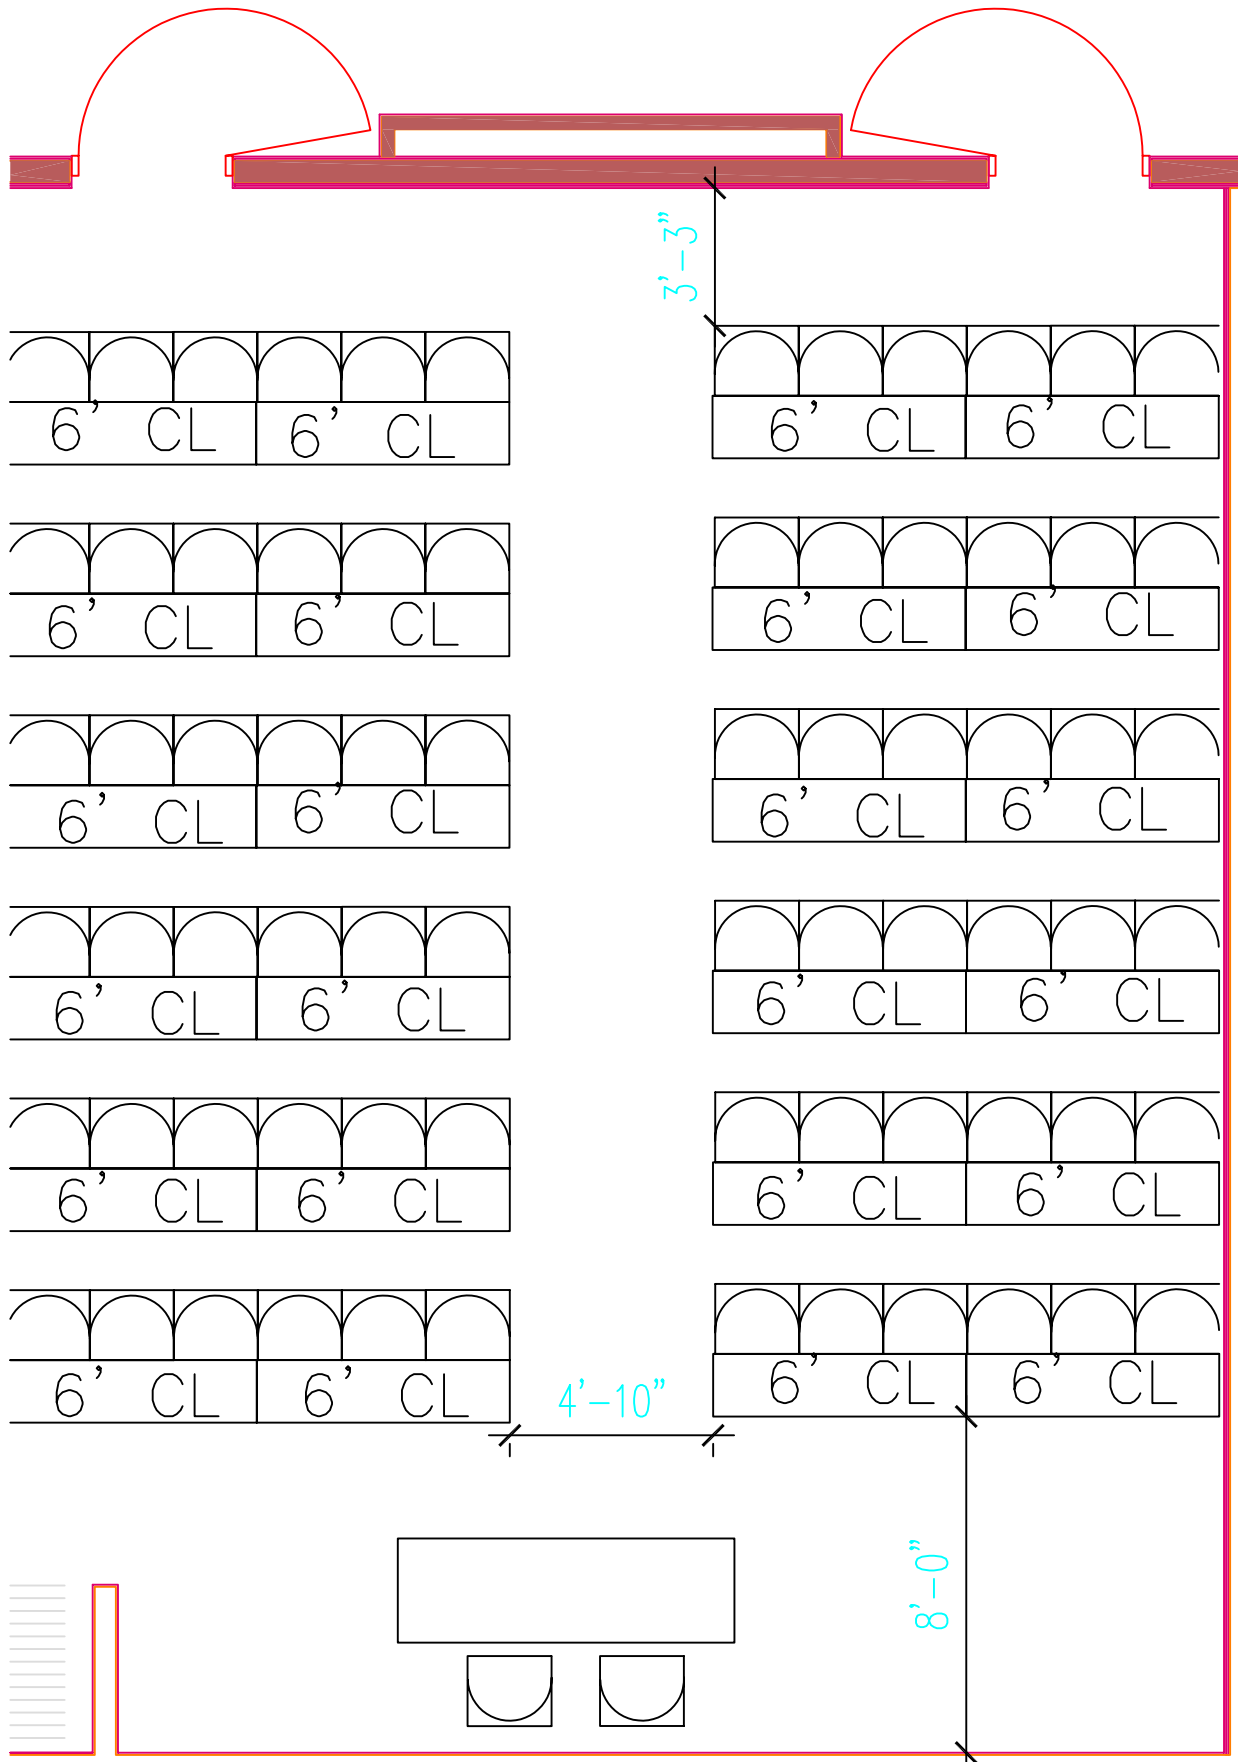

DEVOS PLACE

RIVER OVERLOOK C

CLASS RM CAPACITY: 72

DEVOS PLACE

RIVER OVERLOOK C

THEATER CAPACITY: 100

DEVOS PLACE

RIVER OVERLOOK C

BANQUET CAPACITY: 60

**DEVOS PLACE
RIVER OVERLOOK C
EMPTY
RECEPTION CAPACITY: 128**