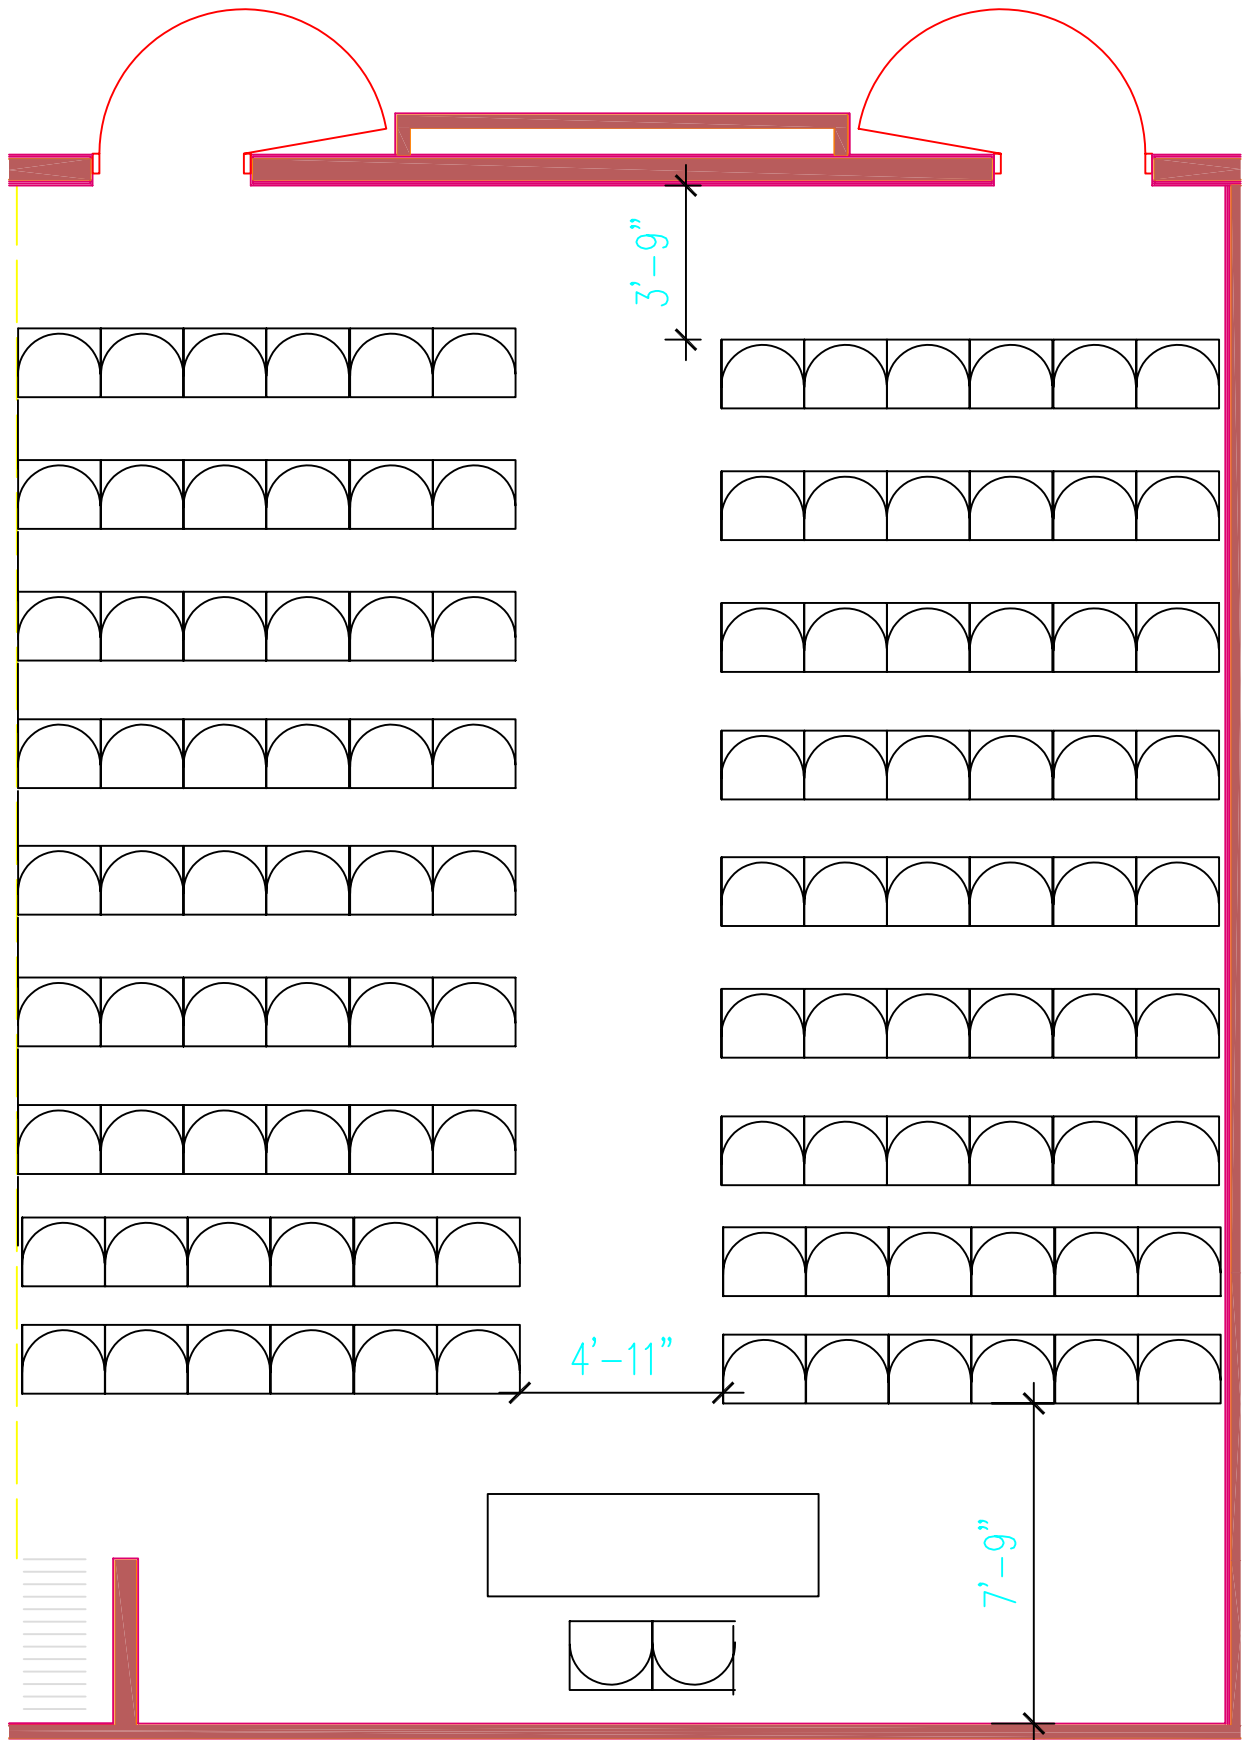

DEVOS PLACE

RIVER OVERLOOK C

CLASS RM CAPACITY: 72

DEVOS PLACE

RIVER OVERLOOK C

THEATER CAPACITY: 100

DEVOS PLACE

RIVER OVERLOOK C

BANQUET CAPACITY: 60

**DEVOS PLACE
RIVER OVERLOOK C
EMPTY
RECEPTION CAPACITY: 128**