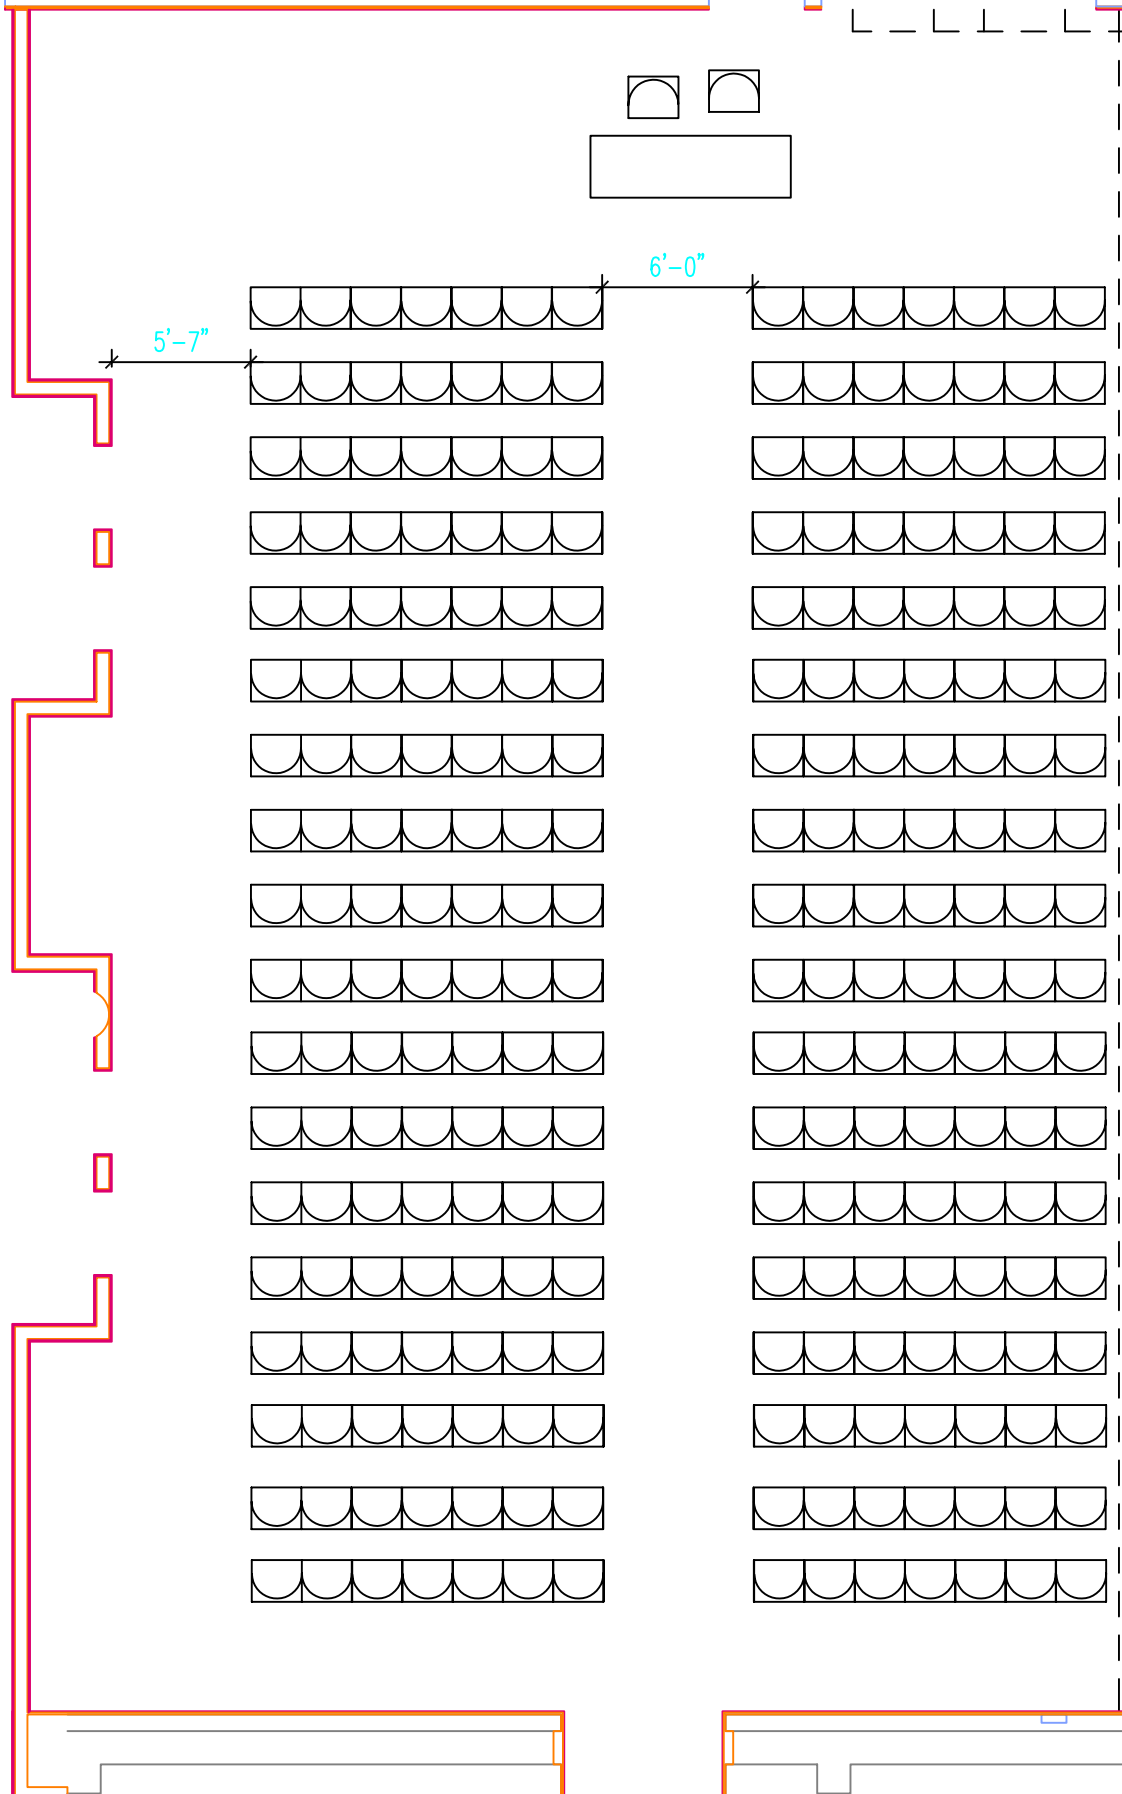

**DEVOS PLACE
MONROE D
THEATER
CAPACITY: 252**