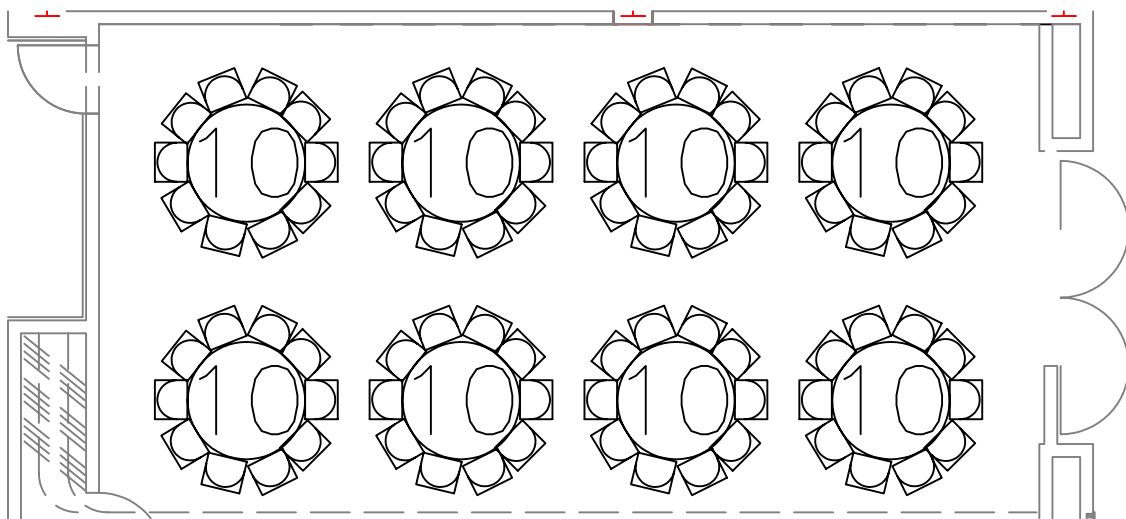

**DEVOS PLACE  
GRAND GALLERY  
MEETING ROOM F  
THEATER  
CAPACITY: 97**

**DEVOS PLACE  
GRAND GALLERY  
MEETING ROOM F  
CLASSROOM  
CAPACITY: 91**

**DEVOS PLACE  
GRAND GALLERY  
MEETING ROOM F  
BANQUET  
CAPACITY: 80**

**DEVOS PLACE  
GRAND GALLERY  
MEETING ROOM F  
EMPTY  
CAPACITY: 150**