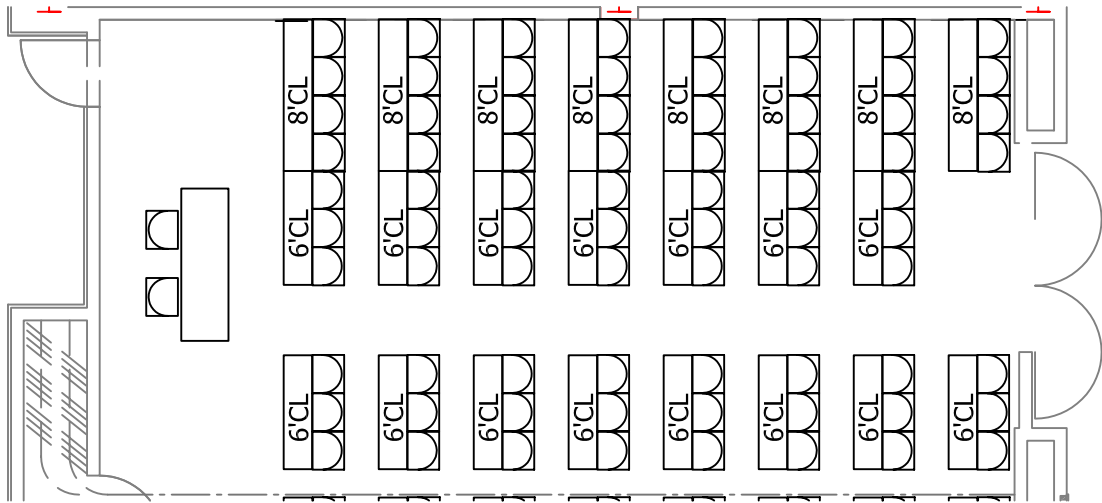

**DEVOS PLACE  
GRAND GALLERY  
MEETING ROOM F  
THEATER  
CAPACITY: 97**

**DEVOS PLACE  
GRAND GALLERY  
MEETING ROOM F  
CLASSROOM  
CAPACITY: 91**

**DEVOS PLACE  
GRAND GALLERY  
MEETING ROOM F  
BANQUET  
CAPACITY: 80**

**DEVOS PLACE  
GRAND GALLERY  
MEETING ROOM F  
EMPTY  
CAPACITY: 150**